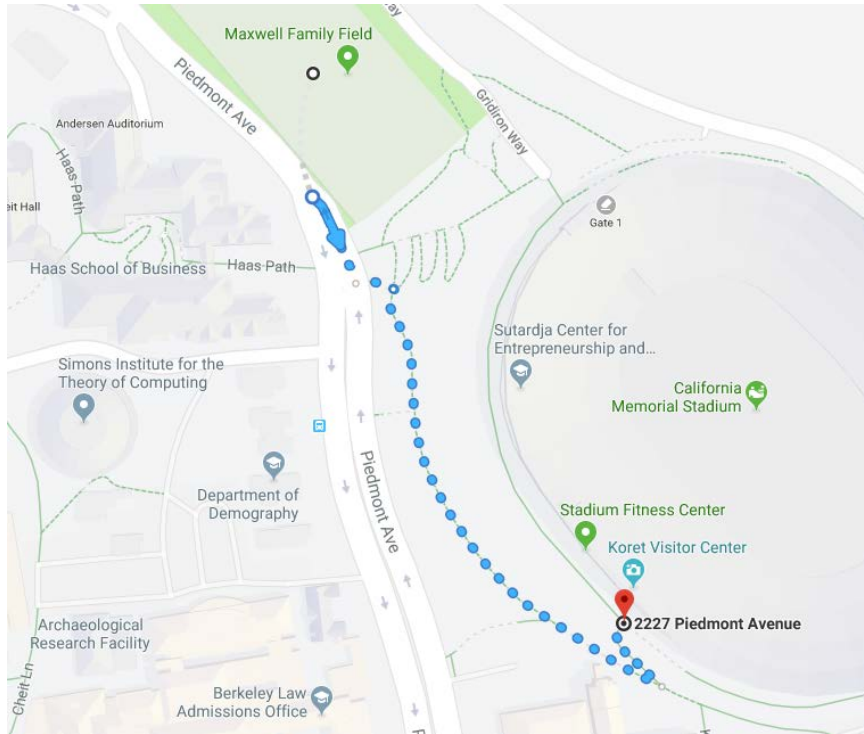

Walking Directions

Stadium Garage, 2175 Gayley Rd, Berkeley, CA 94720
Stadium Classroom M140, 2227 Piedmont Ave, Berkeley

Approximate Travel Time: 4 minutes

[Link to Google Maps Instructions:](#)

1. Exit the garage
2. Go up the stairs toward the Stadium
3. Enter through Gate 2
4. Follow perimeter around right side of stadium
5. Signs will be directing you and the classroom will be located on your left.