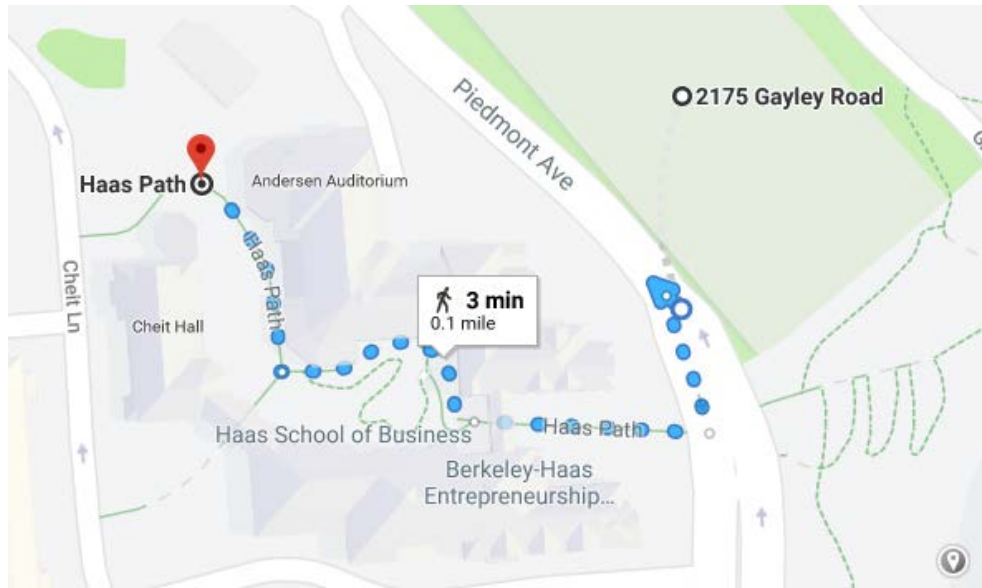

Walking Directions

Stadium Parking Garage, 2175 Gayley Rd, Berkeley, CA 94720 to
Simpson Family Suite, Room N400, Chou Hall,
2220 Piedmont Avenue, Berkeley, CA

Approximate Travel Time: 3 minutes

[Link to Google Maps](#)

1. Exit parking garage onto Piedmont Ave.
2. Turn left on Piedmont Ave and walk to crosswalk in front of Cal Memorial Stadium
3. Cross Piedmont Ave to Haas Path and enter through ivy archway (Cronk Gate)
4. Go down the outdoor stairs in front of you and stay against the building.
5. At the bottom of the stairs, turn right into the courtyard.
6. Continue walking straight through the courtyard to Chou Hall.
7. Enter Chou Hall and take the elevator upstairs
8. The classroom is Room N400 on the 4th floor.