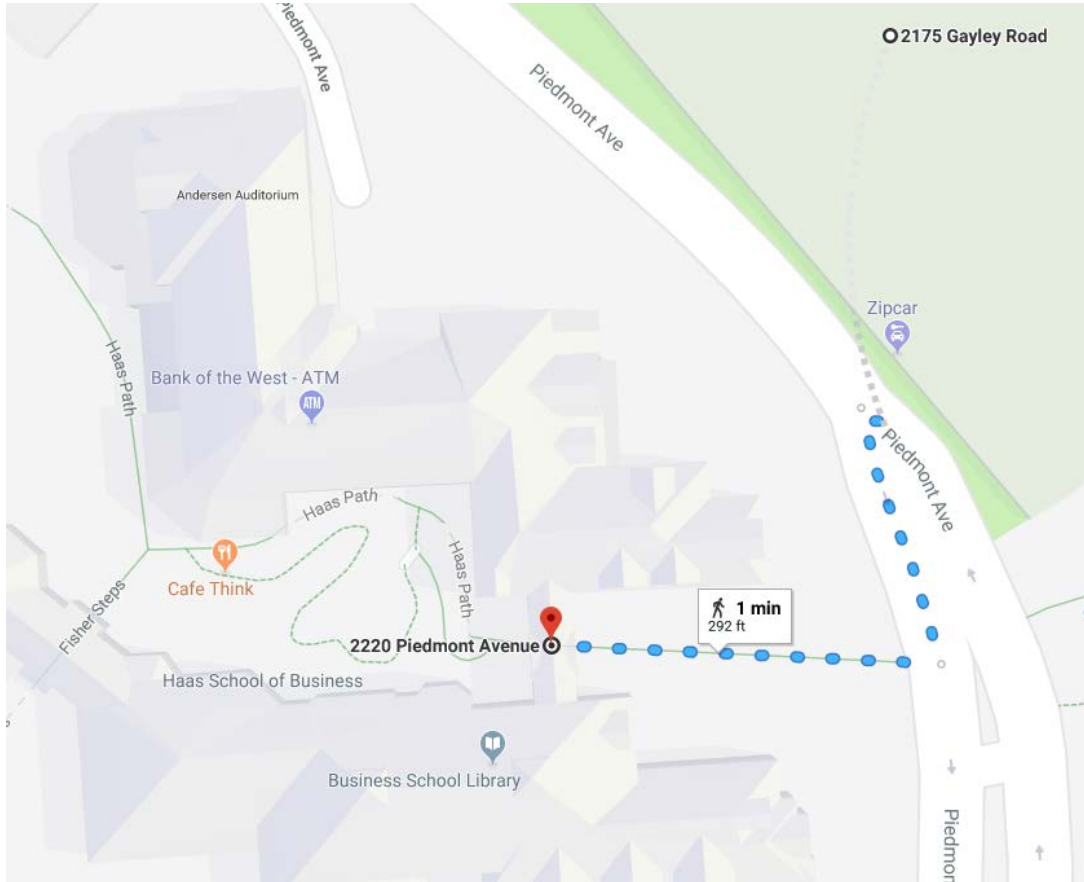

Walking Directions

Stadium Parking Garage, 2175 Gayley Rd, Berkeley, CA 94720

Haas School of Business Room S480, 2220 Piedmont Avenue, Berkeley, CA

Approx. Time: 1 minute

[Link to Google Maps](#)

1. Exit parking garage onto Piedmont Ave.
2. Turn left on Piedmont Ave. and walk to crosswalk in front of Cal Memorial Stadium.
3. Cross Piedmont Ave. to Haas Path and enter through ivy archway.
4. Enter building immediately to your left and proceed to 4th floor.