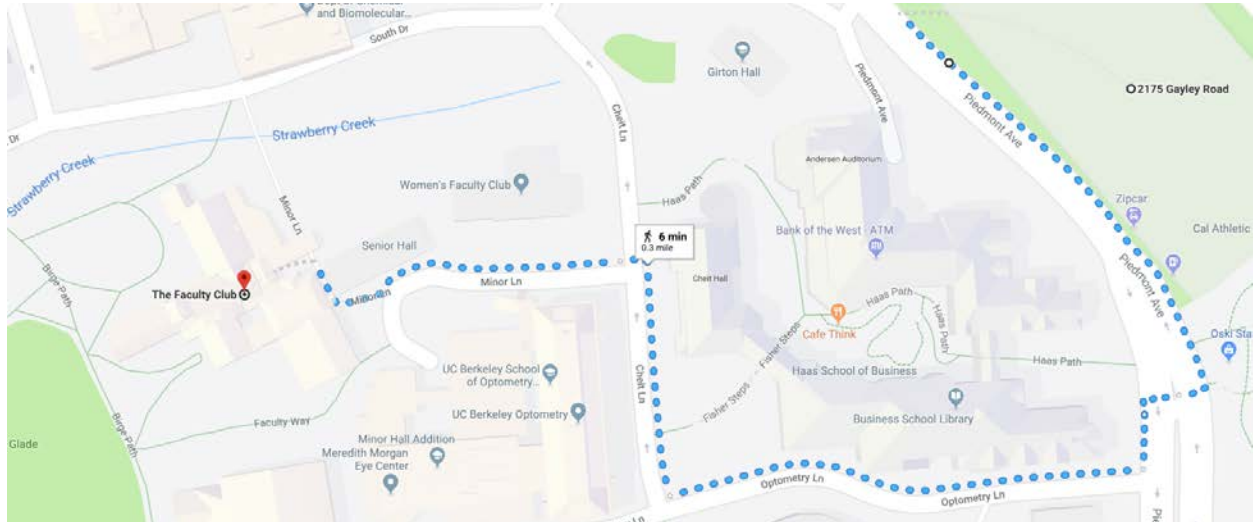

## Walking Directions

**Stadium Parking Garage**, 2175 Gayley Rd, Berkeley, CA 94720

**The Faculty Club**, Minor Lane, University of California, Berkeley, Berkeley, CA 94720

**Approx. Time: 6 minutes**

[Link to Google Maps](#)

1. Exit parking garage onto Piedmont Ave.
2. Turn left on Piedmont Ave. and walk to crosswalk in front of Cal Memorial Stadium.
3. Cross Piedmont Ave. and walk left down the sidewalk
4. Turn right on Optometry Ln.
5. Turn Right on Cheit Ln.
6. Turn Left on Minor Ln., and the Faculty Club will be the dark wood building in front of you.