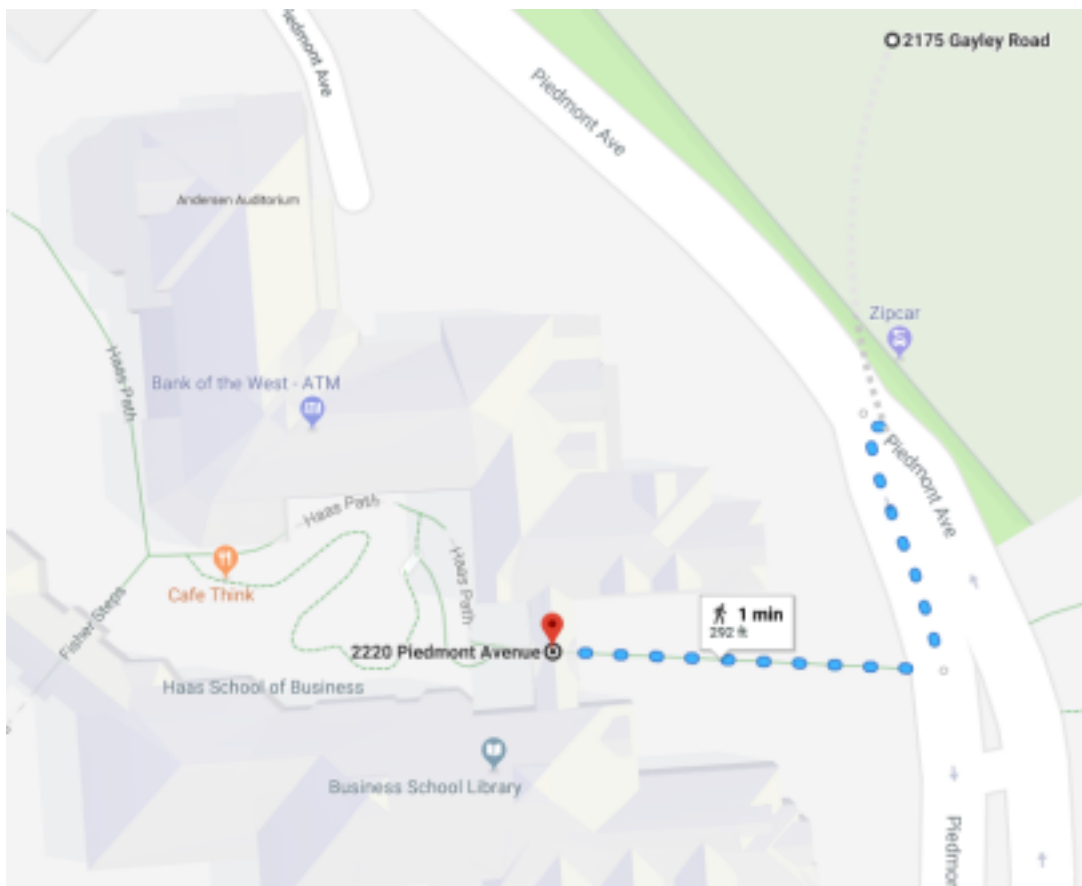

Walking Directions from Stadium to S480

Stadium Parking Garage, 2175 Gayley Rd, Berkeley, CA 94720

Haas School of Business Room S480, 2220 Piedmont Avenue, Berkeley, CA

[Link to Google Map Directions](#)

Approximate Travel Time: 1 minute

1. Exit parking garage onto Piedmont Ave.
2. Turn left on Piedmont Ave and walk to the crosswalk in front of Cal Memorial Stadium.
3. Cross Piedmont Ave to Haas Path and enter through the ivy archway.
4. Enter the Student Services building immediately to your left and look for signs directing you to Executive Classroom S480.

Walking Directions from BART to S480

Downtown Berkeley BART Station, 2160 Shattuck Avenue, Berkeley, CA 94704

Haas School of Business Rm S480, 2220 Piedmont Avenue, Berkeley, CA

[Link to Google Map Directions](#)

Approximate Travel Time: 28 minutes

1. Head South on Shattuck Ave towards Allston Way.
2. Turn left onto Bancroft Way.
3. Turn left onto Piedmont Ave.
4. Haas Business School will be on the left. Enter through the ivy archway.
5. Enter the Student Services building immediately to your left and look for signs directing you to room S480.