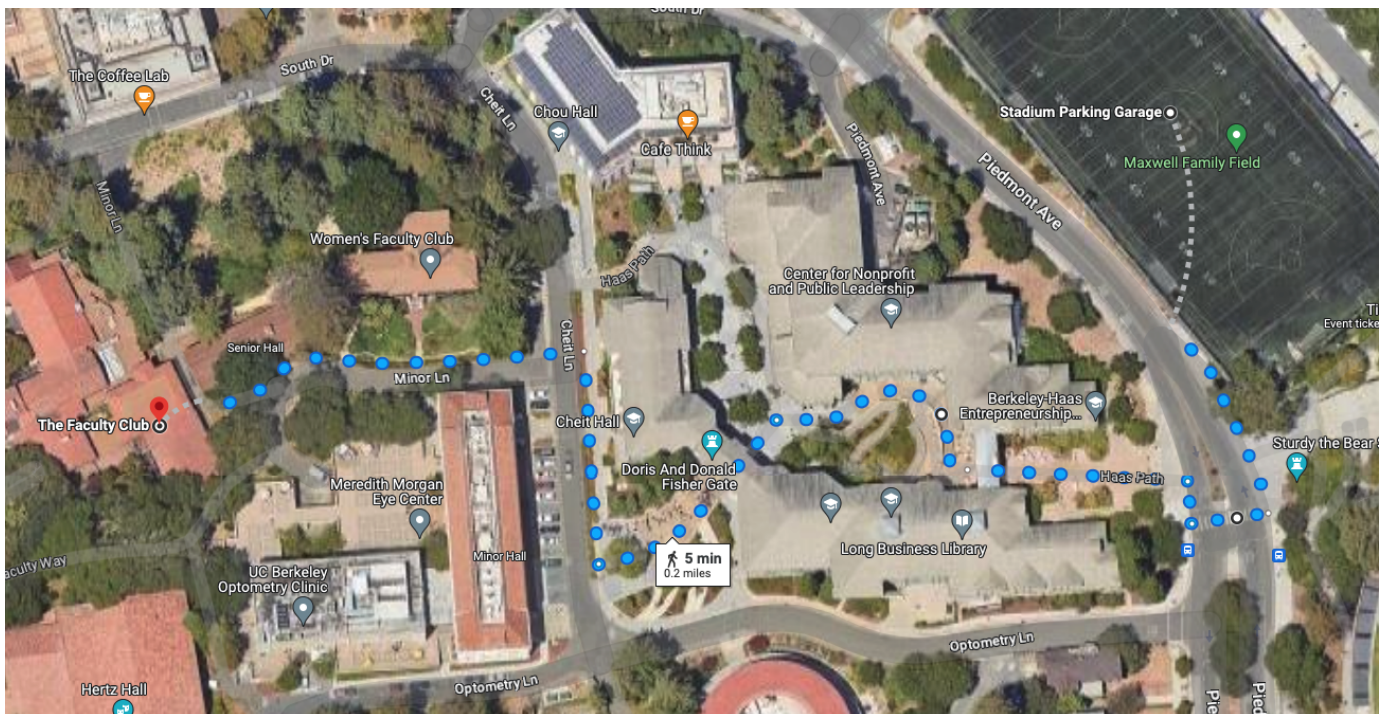

## Walking Directions from Stadium Garage to Faculty Club

**Stadium Parking Garage**, 2175 Gayley Rd, Berkeley, CA 94720

**The Faculty Club**, University of California, Berkeley, Minor Ln, Berkeley, CA 94720

[Link to Google Map Directions](#)

**Approximate Travel Time: 4 minutes**

1. Exit the parking garage and turn left onto Piedmont Ave.
2. At the crosswalk, turn right and cross the street towards Haas School of Business.
3. Walk through the ivy archway (Cronk Gate) and turn right to go down the outdoor stairs.
4. At the bottom of the stairs, turn slightly left towards Fisher Gate.
5. Go through Fisher Gate and down Fisher steps onto Cheit Lane.
6. Turn right on Cheit Lane and make the first left onto Minor Lane.
7. Follow the path and continue straight to The Faculty Club.

## Walking Directions from Stadium Garage to Faculty Club (Elevator Route)

1. Exit the parking garage and turn left onto Piedmont Ave.
2. At the crosswalk, turn right and cross the street towards Haas School of Business.
3. Pass through the ivy archway (Cronk Gate) and turn left to enter the Student Services Building.
4. Go through the double doorways, turn right and head down the hallway. Follow the hallway, which will take several turns, as you head toward the elevator. You will see signage pointing the way down the hall to the elevator, through the Student Services building and its walkway connector through Cheit Hall.
5. Take the elevator down to the 1st floor.
6. At the 1st floor, head straight to exit the building onto Cheit Lane.
7. Turn right on Cheit Lane and make the first left onto Minor Lane.
8. Follow the path and continue straight to The Faculty Club.